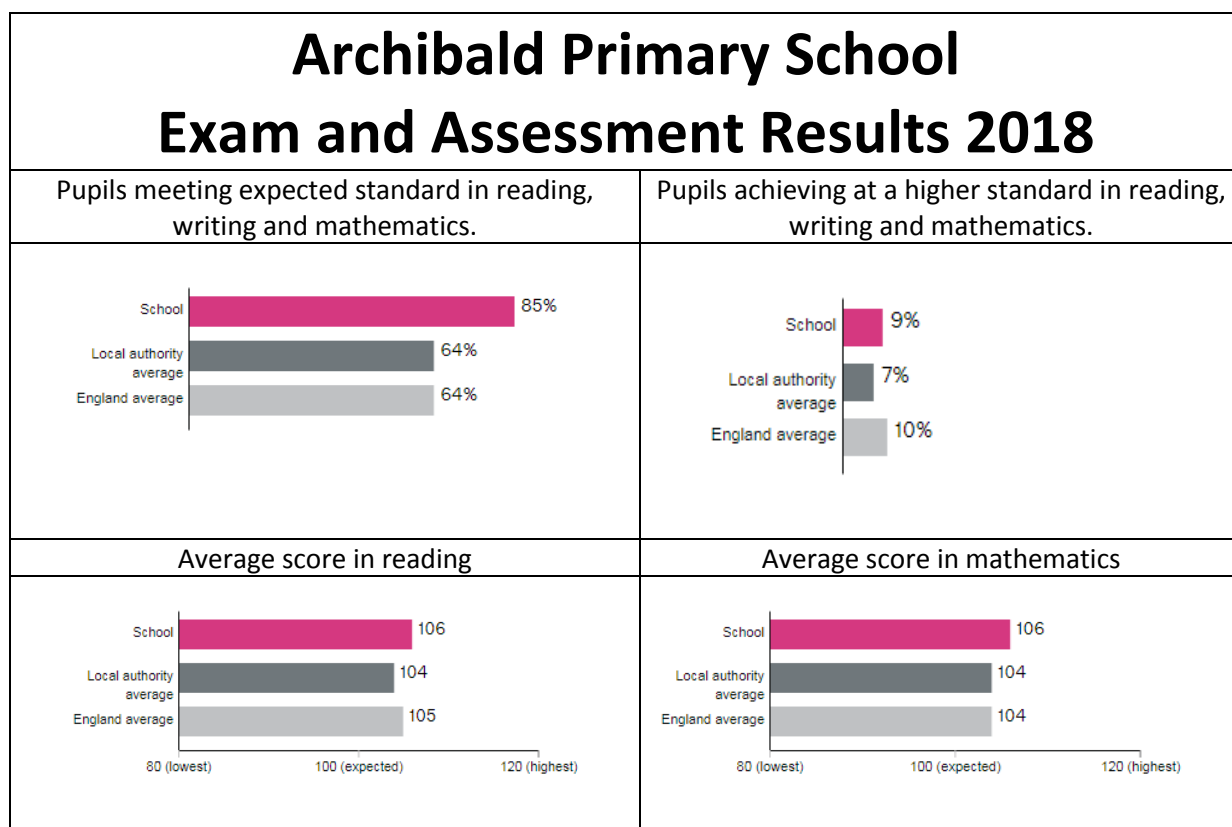

Archibald Primary School

Exam and Assessment Results 2018

KS2 (end of Primary School) Results	
% pupils who have achieved the expected standard in reading, writing and mathematics	85%
Average progress that pupils have made in reading between KS1 and KS2	3.5
Average progress that pupils have made in writing between KS1 and KS2	5.3
Average progress that pupils have made in maths between KS1 and KS2	4.3
% that achieved a higher standard in reading, writing and mathematics	9%
Pupils average score in the reading test	106
Pupils average score in the mathematics test	106